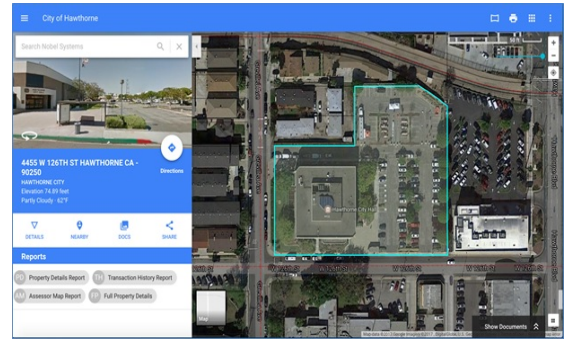

GeoViewer Product Line Overview

GEOVIEWER ONLINE

By leveraging the latest smart-map technology, GeoViewer is the most diverse cloud mapping solution available to local government, utility districts and private organizations. With the ever-growing demand for online content, cloud accessibility and search-friendly user experience, Nobel's GeoViewer cloud platform delivers the most up-to-date information to boost productivity and collaboration across department boundaries, with a click of a button.

GeoViewer is accessible via any web-browser, providing unparalleled service to staff on the go or working in the field.

PUBLICVIEW SMART MAP

PublicView enables local government and utility agencies to publish information through a powerful and familiar search-friendly, interactive smart map on their public website. Engage with citizens, empower your residents, businesses and visitors to self-help information which will streamline agency workflow processes and find informative and useful data.