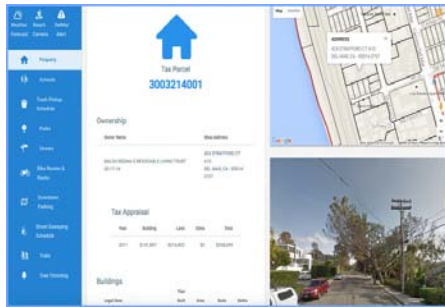

## PUBLICVIEW SMART MAP

PublicView enables local government and utility agencies to publish information through a powerful and familiar search-friendly, interactive smart map on their public website. Engage with citizens, empower your residents, businesses and visitors to self-help information which will streamline agency workflow processes and find informative and useful data.