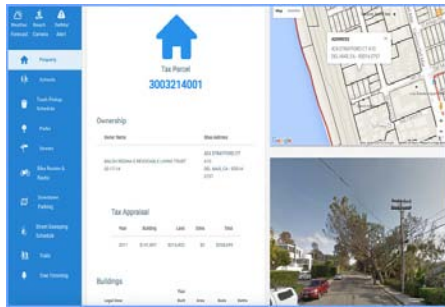

GeoViewer is accessible via any web-browser, providing unparalleled service to staff on the go or working in the field.

PUBLICVIEW SMART MAP

PublicView enables local government and utility agencies to publish information through a powerful and familiar search-friendly, interactive smart map on their public website. Engage with citizens, empower your residents, businesses and visitors to self-help information which will streamline agency workflow processes and find informative and useful data.